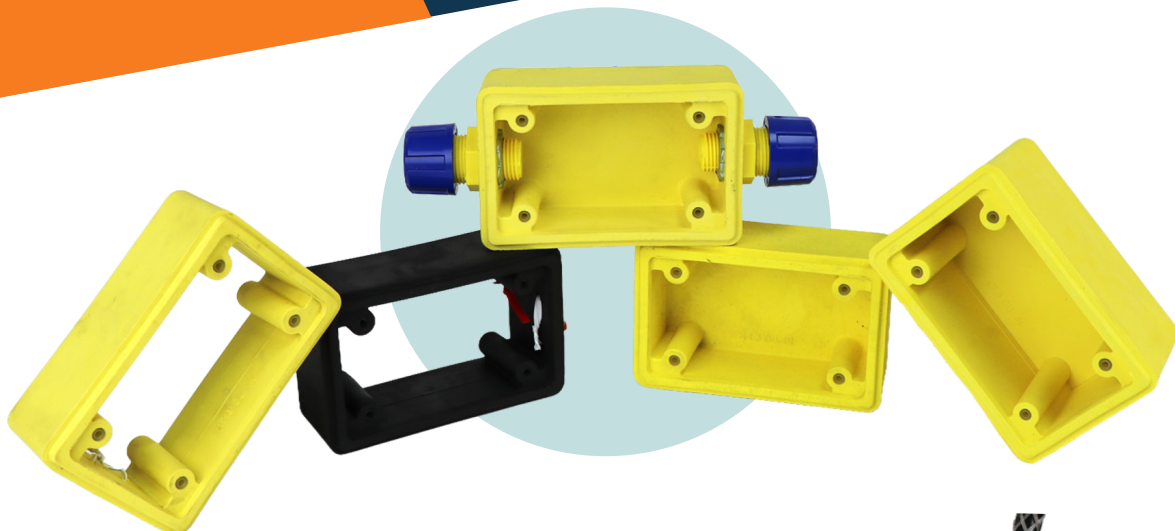

Non-Metallic Boxes

Industrial Grade - 6200 Series

Portable Power

Industry Leading Features:

- UL Listed & cULus Listed
- Wet and damp location listings
- Designed for FS Inlet and Outlet Receptacle Mounting
- Ruggedized TPV boxes designed for demanding worksites offering oil and chemical resistance
- Boxes complete with stainless steel hardware
- Non-Metallic Cord Grip and Deluxe Wire Mesh Strain Relief Available
- Supports a variety of electrical device installations
- Available wall mounting straps

 Industry Leading, Ericson Exclusive

Unique Features:

Available in Industry Standard FD and FS Box Dimensions

Rugged construction resists abuse from, jobsite oils & chemicals

Available as feed-through for back to back receptacle mounting in pendant use

Supports several strain relief options

6200 Series Boxes - FS Series Inlet & Outlet Receptacle Mounting

Part Number	Description	
6212FSK	Box, Std Depth, No bushing, 1/2" NPT	  <p>Wall Mounting Kit 6260WK</p>
6234FSK	Box, Std Depth, No bushing, 3/4" NPT	
6210FSK	Box, Std Depth, No bushing, 1" NPT	
6212FDK	Box, Deep, No bushing, 1/2" NPT	
6234FDK	Box, Deep, No bushing, 3/4" NPT	
6210FDK	Box, Deep, No bushing, 1" NPT	
6212NFSK	Box, Std Depth, NM Bushing, 1/2" NPT	   <p>Std. w/ Mesh Open w/ Mesh</p>
6212NFDK	Box, Deep, NM Bushing, 1/2" NPT	
6212WFSK	Box, Std Depth, Wire Mesh Bushing, 1/2" NPT	
6212WFDK	Box, Deep, Wire Mesh Bushing, 1/2" NPT	
6234NFSK	Box, Std Depth, NM Bushing, 3/4" NPT	
6234NFDK	Box, Deep, NM Bushing, 3/4" NPT	
6234WFSK	Box, Std Depth, Wire Mesh Bushing, 3/4" NPT	   <p>Deep w/ Mesh</p>
6234WFDK	Box, Deep, Wire Mesh Bushing, 3/4" NPT	
6210NFSK	Box, Std Depth, NM Bushing, 1" NPT	
6210NFDK	Box, Deep, NM Bushing, 1" NPT	
6210NFTK	Box, Feed Through, NM Bushing, 1" NPT	
6210WFSK	Box, Std Depth, Wire Mesh Bushing, 1" NPT	
6210WFDK	Box, Deep, Wire Mesh Bushing, 1" NPT	
6210WFTK	Box, Feed Through, Wire Mesh Bushing, 1" NPT	