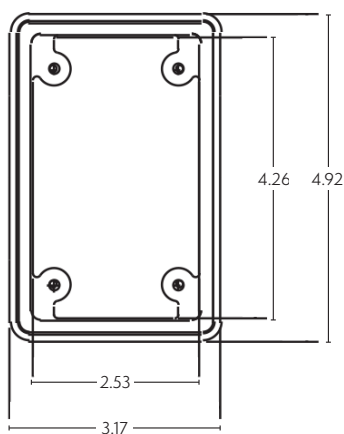

6200 Series Boxes - FS Series Inlet & Outlet Receptacle Mounting

Part Number	Description	
6212FSK	Box, Std Depth, No bushing, 1/2" NPT	Wall Mounting Kit 6260WK
6234FSK	Box, Std Depth, No bushing, 3/4" NPT	
6210FSK	Box, Std Depth, No bushing, 1" NPT	
6212FDK	Box, Deep, No bushing, 1/2" NPT	
6234FDK	Box, Deep, No bushing, 3/4" NPT	
6210FDK	Box, Deep, No bushing, 1" NPT	
6212NFSK	Box, Std Depth, NM Bushing, 1/2" NPT	Std. w/ Mesh Open w/ Mesh
6212NFDK	Box, Deep, NM Bushing, 1/2" NPT	
6212WFSK	Box, Std Depth, Wire Mesh Bushing, 1/2" NPT	
6212WFDK	Box, Deep, Wire Mesh Bushing, 1/2" NPT	
6234NFSK	Box, Std Depth, NM Bushing, 3/4" NPT	
6234NFDK	Box, Deep, NM Bushing, 3/4" NPT	
6234WFSK	Box, Std Depth, Wire Mesh Bushing, 3/4" NPT	Deep w/ Mesh
6234WFDK	Box, Deep, Wire Mesh Bushing, 3/4" NPT	
6210NFSK	Box, Std Depth, NM Bushing, 1" NPT	
6210NFDK	Box, Deep, NM Bushing, 1" NPT	
6210NFTK	Box, Feed Through, NM Bushing, 1" NPT	
6210WFSK	Box, Std Depth, Wire Mesh Bushing, 1" NPT	
6210WFDK	Box, Deep, Wire Mesh Bushing, 1" NPT	
6210WFTK	Box, Feed Through, Wire Mesh Bushing, 1" NPT	

6200 Series Box Dimensions: