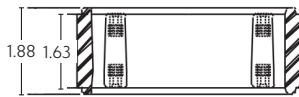

Supports several strain relief options

6200 Series Boxes - FS Series Inlet & Outlet Receptacle Mounting

Part Number	Description	
6212FSK	Box, Std Depth, No bushing, 1/2" NPT	  <p>Wall Mounting Kit 6260WK</p>
6234FSK	Box, Std Depth, No bushing, 3/4" NPT	
6210FSK	Box, Std Depth, No bushing, 1" NPT	
6212FDK	Box, Deep, No bushing, 1/2" NPT	
6234FDK	Box, Deep, No bushing, 3/4" NPT	
6210FDK	Box, Deep, No bushing, 1" NPT	
6212NFSK	Box, Std Depth, NM Bushing, 1/2" NPT	   <p>Std. w/ Mesh Open w/ Mesh</p>
6212NFDK	Box, Deep, NM Bushing, 1/2" NPT	
6212WFSK	Box, Std Depth, Wire Mesh Bushing, 1/2" NPT	
6212WFDK	Box, Deep, Wire Mesh Bushing, 1/2" NPT	
6234NFSK	Box, Std Depth, NM Bushing, 3/4" NPT	
6234NFDK	Box, Deep, NM Bushing, 3/4" NPT	
6234WFSK	Box, Std Depth, Wire Mesh Bushing, 3/4" NPT	   <p>Deep w/ Mesh</p>
6234WFDK	Box, Deep, Wire Mesh Bushing, 3/4" NPT	
6210NFSK	Box, Std Depth, NM Bushing, 1" NPT	
6210NFDK	Box, Deep, NM Bushing, 1" NPT	
6210NFTK	Box, Feed Through, NM Bushing, 1" NPT	
6210WFSK	Box, Std Depth, Wire Mesh Bushing, 1" NPT	
6210WFDK	Box, Deep, Wire Mesh Bushing, 1" NPT	
6210WFTK	Box, Feed Through, Wire Mesh Bushing, 1" NPT	

6200 Series Box Dimensions:

FS Standard

FT Feed Thru

FD Deep

6260 WK Wall Kit

6200 Series Box Strain Relief Kits

Outdoor Watertight Deluxe Stainless Steel Wire Mesh Strain Relief		
Size	Part Number	Cable Range
1/2" NPT	DCG-43-F2	.31-.43
1/2" NPT	DCG-50-F2	.37-.50
3/4" NPT	DCG-50-F3	.37-.50
3/4" NPT	DCG-62-F3	.50-.62
3/4" NPT	DCG-75-F3	.62-.75
1" NPT	DCG-75-F4	.62-.75
1" NPT	DCG-87-F4	.75-.87
1" NPT	DCG-100-F4	.87-1.0