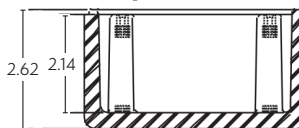

6200 Series Box Dimensions:

FS Standard

FT Feed Thru

FD Deep

6260 WK Wall Kit

6200 Series Box Strain Relief Kits

Outdoor Watertight Deluxe Stainless Steel Wire Mesh Strain Relief		
Size	Part Number	Cable Range
1/2" NPT	DCG-43-F2	.31-.43
1/2" NPT	DCG-50-F2	.37-.50
3/4" NPT	DCG-50-F3	.37-.50
3/4" NPT	DCG-62-F3	.50-.62
3/4" NPT	DCG-75-F3	.62-.75
1" NPT	DCG-75-F4	.62-.75
1" NPT	DCG-87-F4	.75-.87
1" NPT	DCG-100-F4	.87-1.0

Metallic Lock Nuts	
Size	Part Number
1/2" NPT	Locknut-50
3/4" NPT	Locknut-75
1" NPT	Locknut-100

Optional Grommet Kits

MAX CORD DIA. (inch)	B10200XX*				
	Small White OVAL #24	Small Orange OVAL #25	Small Yellow #21	Small White #20	Small Red #16
→	.160 x .360	.230 x .440	.370	.450	.560
NM Box Catalog #			Yellow	White	Red
6212NFS	✓ Optional	✓ Optional	✓	✓	✓
6212NFD			✓	✓	✓
6212NFSK			✓	✓	✓
6212NFDK			✓	✓	✓