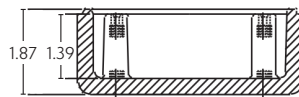

Supports several strain relief options

6200 Series Boxes - FS Series Inlet & Outlet Receptacle Mounting

Part Number	Description	
6212FSK	Box, Std Depth, No bushing, 1/2" NPT	  <p>Wall Mounting Kit 6260WK</p>
6234FSK	Box, Std Depth, No bushing, 3/4" NPT	
6210FSK	Box, Std Depth, No bushing, 1" NPT	
6212FDK	Box, Deep, No bushing, 1/2" NPT	
6234FDK	Box, Deep, No bushing, 3/4" NPT	
6210FDK	Box, Deep, No bushing, 1" NPT	
6212NFSK	Box, Std Depth, NM Bushing, 1/2" NPT	   <p>Std. w/ Mesh Open w/ Mesh</p>
6212NFDK	Box, Deep, NM Bushing, 1/2" NPT	
6212WFSK	Box, Std Depth, Wire Mesh Bushing, 1/2" NPT	
6212WFDK	Box, Deep, Wire Mesh Bushing, 1/2" NPT	
6234NFSK	Box, Std Depth, NM Bushing, 3/4" NPT	
6234NFDK	Box, Deep, NM Bushing, 3/4" NPT	
6234WFSK	Box, Std Depth, Wire Mesh Bushing, 3/4" NPT	   <p>Deep w/ Mesh</p>
6234WFDK	Box, Deep, Wire Mesh Bushing, 3/4" NPT	
6210NFSK	Box, Std Depth, NM Bushing, 1" NPT	
6210NFDK	Box, Deep, NM Bushing, 1" NPT	
6210NFTK	Box, Feed Through, NM Bushing, 1" NPT	
6210WFSK	Box, Std Depth, Wire Mesh Bushing, 1" NPT	
6210WFDK	Box, Deep, Wire Mesh Bushing, 1" NPT	
6210WFTK	Box, Feed Through, Wire Mesh Bushing, 1" NPT	

6200 Series Box Dimensions:

FS Standard

FT Feed Thru

FD Deep

6260 WK Wall Kit

6200 Series Box Strain Relief Kits

Outdoor Watertight Deluxe Stainless Steel Wire Mesh Strain Relief		
Size	Part Number	Cable Range
1/2" NPT	DCG-43-F2	.31-.43
1/2" NPT	DCG-50-F2	.37-.50
3/4" NPT	DCG-50-F3	.37-.50
3/4" NPT	DCG-62-F3	.50-.62
3/4" NPT	DCG-75-F3	.62-.75
1" NPT	DCG-75-F4	.62-.75
1" NPT	DCG-87-F4	.75-.87
1" NPT	DCG-100-F4	.87-1.0

Metallic Lock Nuts	
Size	Part Number
1/2" NPT	Locknut-50
3/4" NPT	Locknut-75
1" NPT	Locknut-100

Optional Grommet Kits

MAX CORD DIA. (inch)	B10200XX*				
	Small White OVAL #24	Small Orange OVAL #25	Small Yellow #21	Small White #20	Small Red #16
→	.160 x .360	.230 x .440	.370	.450	.560
NM Box Catalog #			Yellow	White	Red
6212NFS	✓ Optional	✓ Optional	✓	✓	✓
6212NFD			✓	✓	✓
6212NFSK			✓	✓	✓
6212NFDK			✓	✓	✓