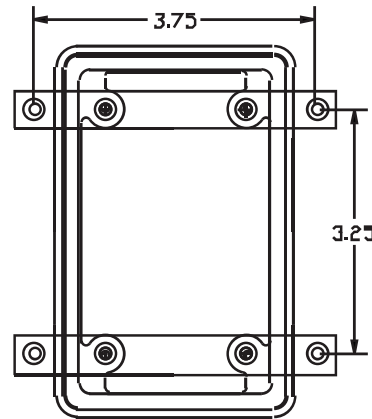

6200 Series Box Dimensions:

FS Standard

FT Feed Thru

FD Deep

6260 WK Wall Kit

6200 Series Box Strain Relief Kits

Outdoor Watertight Deluxe Stainless Steel Wire Mesh Strain Relief		
Size	Part Number	Cable Range
1/2" NPT	DCG-43-F2	.31-.43
1/2" NPT	DCG-50-F2	.37-.50
3/4" NPT	DCG-50-F3	.37-.50
3/4" NPT	DCG-62-F3	.50-.62
3/4" NPT	DCG-75-F3	.62-.75
1" NPT	DCG-75-F4	.62-.75
1" NPT	DCG-87-F4	.75-.87
1" NPT	DCG-100-F4	.87-1.0

Nonmetallic Cord Grips Kit <i>(Includes cord grip insert, grip nut, and lock nut)</i>		
Non-Metallic Cord Grip	Part Number	Cable Range
1/2" NPT	82005	.37-.61
1/2" NPT	82005B	.37-.61
3/4" NPT	82034	.45-.70
1" NPT	82010	.59-1.0

Metallic Lock Nuts	
Size	Part Number
1/2" NPT	Locknut-50
3/4" NPT	Locknut-75
1" NPT	Locknut-100

Optional Grommet Kits

MAX CORD DIA. (inch)	B10200XX*				
	Small White OVAL #24	Small Orange OVAL #25	Small Yellow #21	Small White #20	Small Red #16
→	.160 x .360	.230 x .440	.370	.450	.560
NM Box Catalog #			Yellow	White	Red
6212NFS	✓ Optional	✓ Optional	✓	✓	✓
6212NFD			✓	✓	✓
6212NFSK			✓	✓	✓
6212NFDK			✓	✓	✓